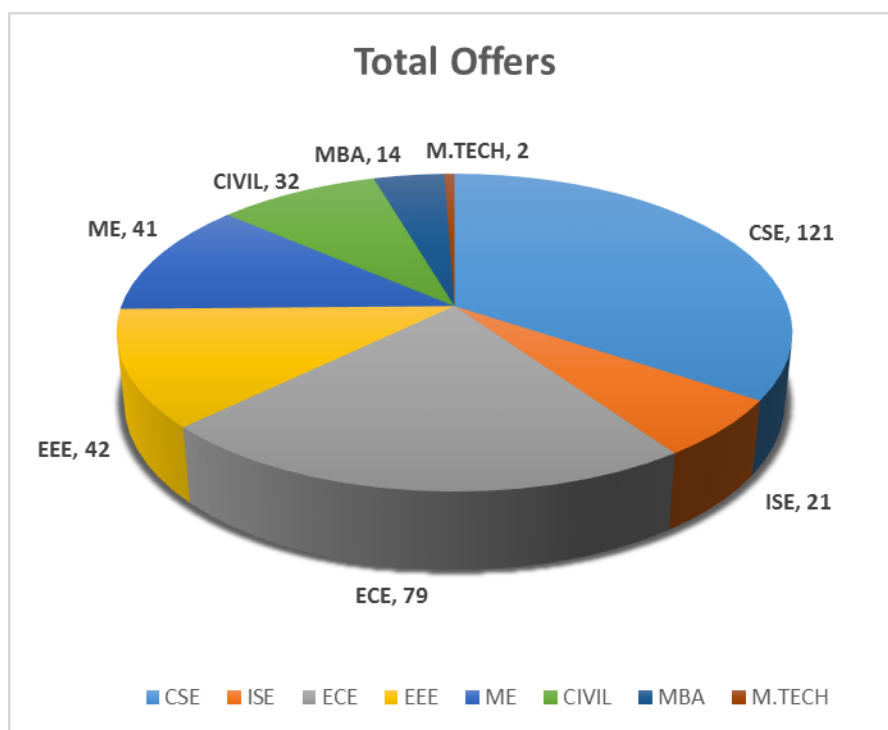

Placement Report 2016-2017

BRANCH	On Campus Placed Students / Offers	Off Campus Placed Students / Offers
CSE	111	10
ISE	21	00
ECE	55	24
EEE	18	23
ME	25	16
CIVIL	4	28
MBA	14	00
M.TECH	2	00
TOTAL	250	101