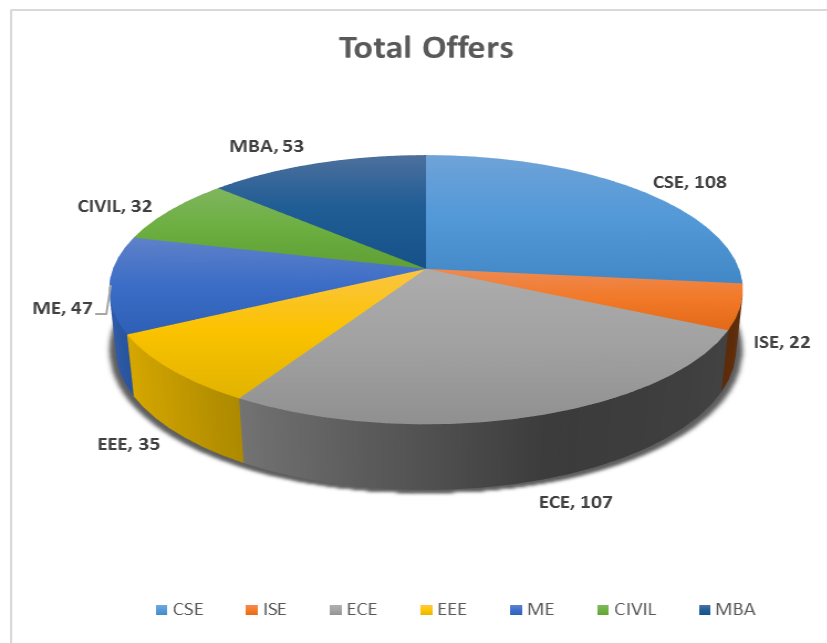

Placement Report 2017-2018

BRANCH	On Campus Placed Students / Offers	Off Campus Placed Students / Offers
CSE	79	29
ISE	22	00
ECE	89	18
EEE	20	15
ME	27	20
CIVIL	15	17
MBA	53	00
TOTAL	305	99

On-Campus Statement of Candidates Recruited to Various Companies 2018 Batch